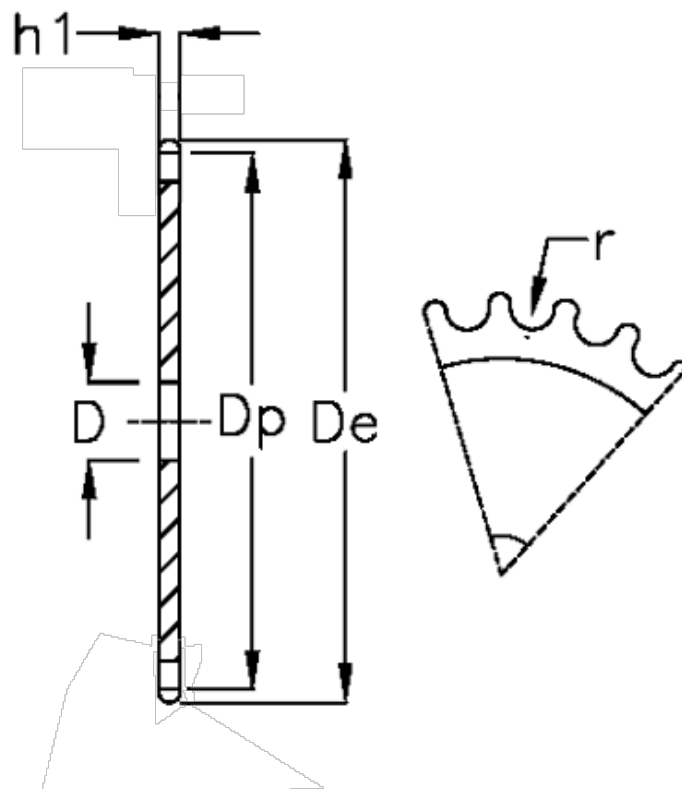

Article number: 616021006011

Description: Plate wheel 10 B-1 Z=11 simplex

Measures

C	= 2
D	= 10
De	= 63
Dp	= 56.34
For chain size	= 5/8 x 3/8
For chain type	= 10 B-1
h1	= 9.1
Number of teeth	= 11

r = 10.16